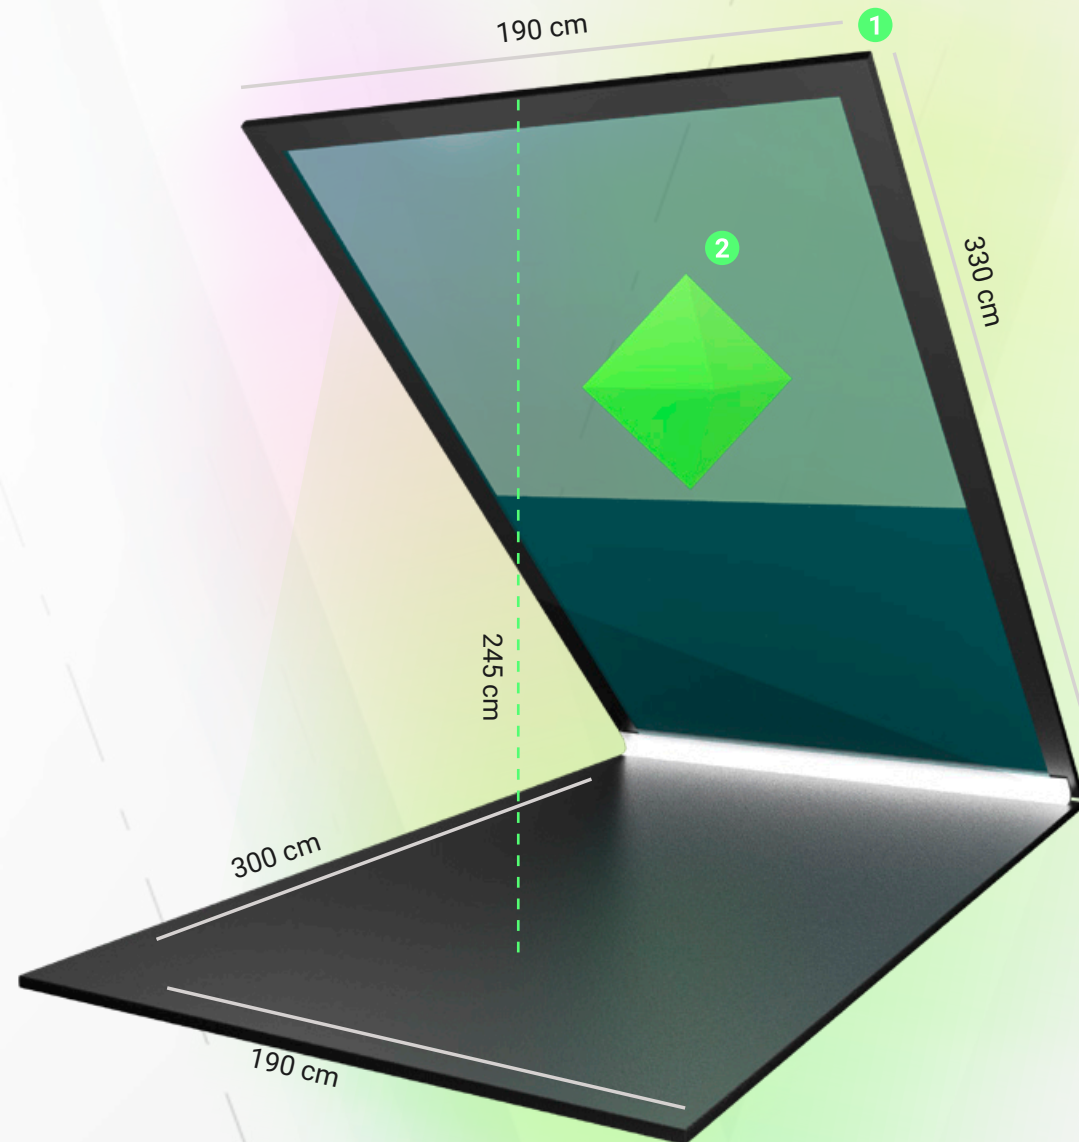

VIZOO

A BRAND OF CPP STUDIOS

VIZOO  CPP STUDIOS

Vizioline™

Vizioline is a specially-coated foil created for large holographic installations. During visual playback, it provides a brilliant reflection quality and image vibrancy. With sizes that can extend across the entire stage area and the presentation of life-size, virtual characters, it allows spectacular productions of real and virtual persons, products and architectures to be produced on the same stage.

2
Standard resolution:
according to project, depending
on the projector

To achieve the best possible pseudo-hologram effect and present your content as dynamically as possible, we advise developing a visual concept that incorporates the system's technical features. The illusion of objects floating freely in space is most convincing when all elements of the visual content, without contours, are in constant motion before a black background.

Hi-contrast, radiantly colored visual content is essential. Basically, Vizioline, enables video films, as well as animations and 3D objects to be presented, when they are adjusted to the system's technical requirements. The required resolution depends on the respective hardware used. High resolution and the use of bright full HD or 4K projectors improves image quality and impact.

Vizioline™ Frame

Dimensions:
190 cm x 245 cm x 300 cm
(WxHxD)

Built-in:
media player, screen or LED-
wall modules

Screen size:
max. 190 cm x 212 cm (WxH)

Customized Vizioline frames or brackets can be produced upon client request.