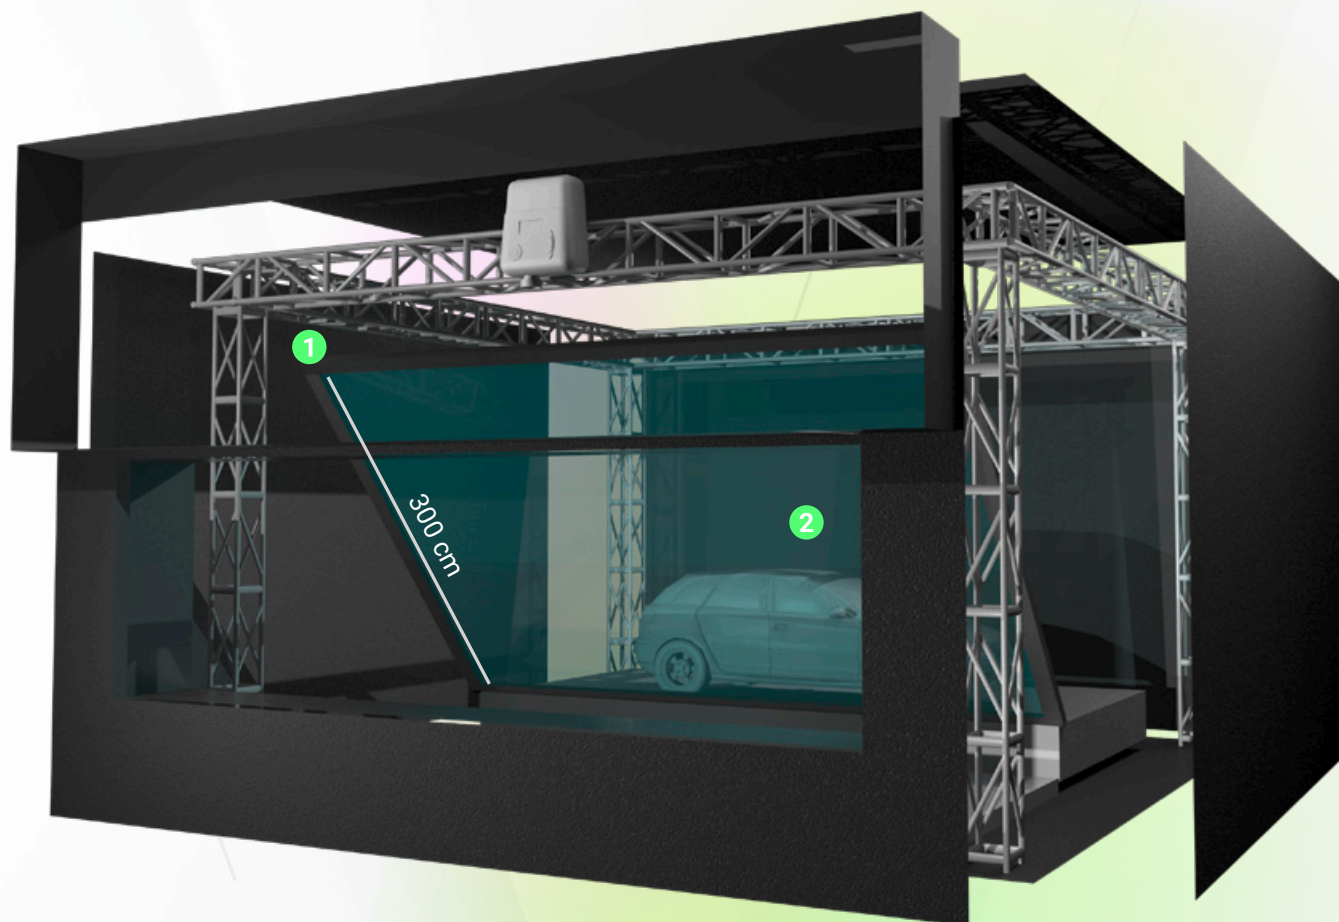

VIZOO

A BRAND OF CPP STUDIOS

VIZOO  CPP STUDIOS

Vizioline™

Vizioline is a specially-coated foil created for large holographic installations. During visual playback, it provides a brilliant reflection quality and image vibrancy. With sizes that can extend across the entire stage area and the presentation of life-size, virtual characters, it allows spectacular productions of real and virtual persons, products and architectures to be produced on the same stage.

From Quick-Setup frames for speedy speaker duplication up to and including the realization of complete virtual backgrounds, Vizioline offers enormous structural flexibility.

Installations can also be used in outdoor areas in weather-protected locations. As with holo systems, the place of operation should be shielded from direct exposure to light.

PRESENTATION

ENHANCEMENT

POINT OF SALE

Vizioline™ Stage

1
Dimension:
standard height 3 m with
unlimited width (larger installa-
tions available upon special
request)

Weight of complete Installation:
dependent on the individual
project

2
Standard resolution:
according to project, depending
on the projector

To achieve the best possible pseudo-hologram effect and present your content as dynamically as possible, we advise developing a visual concept that incorporates the system's technical features. The illusion of objects floating freely in space is most convincing when all elements of the visual content, without contours, are in constant motion before a black background.